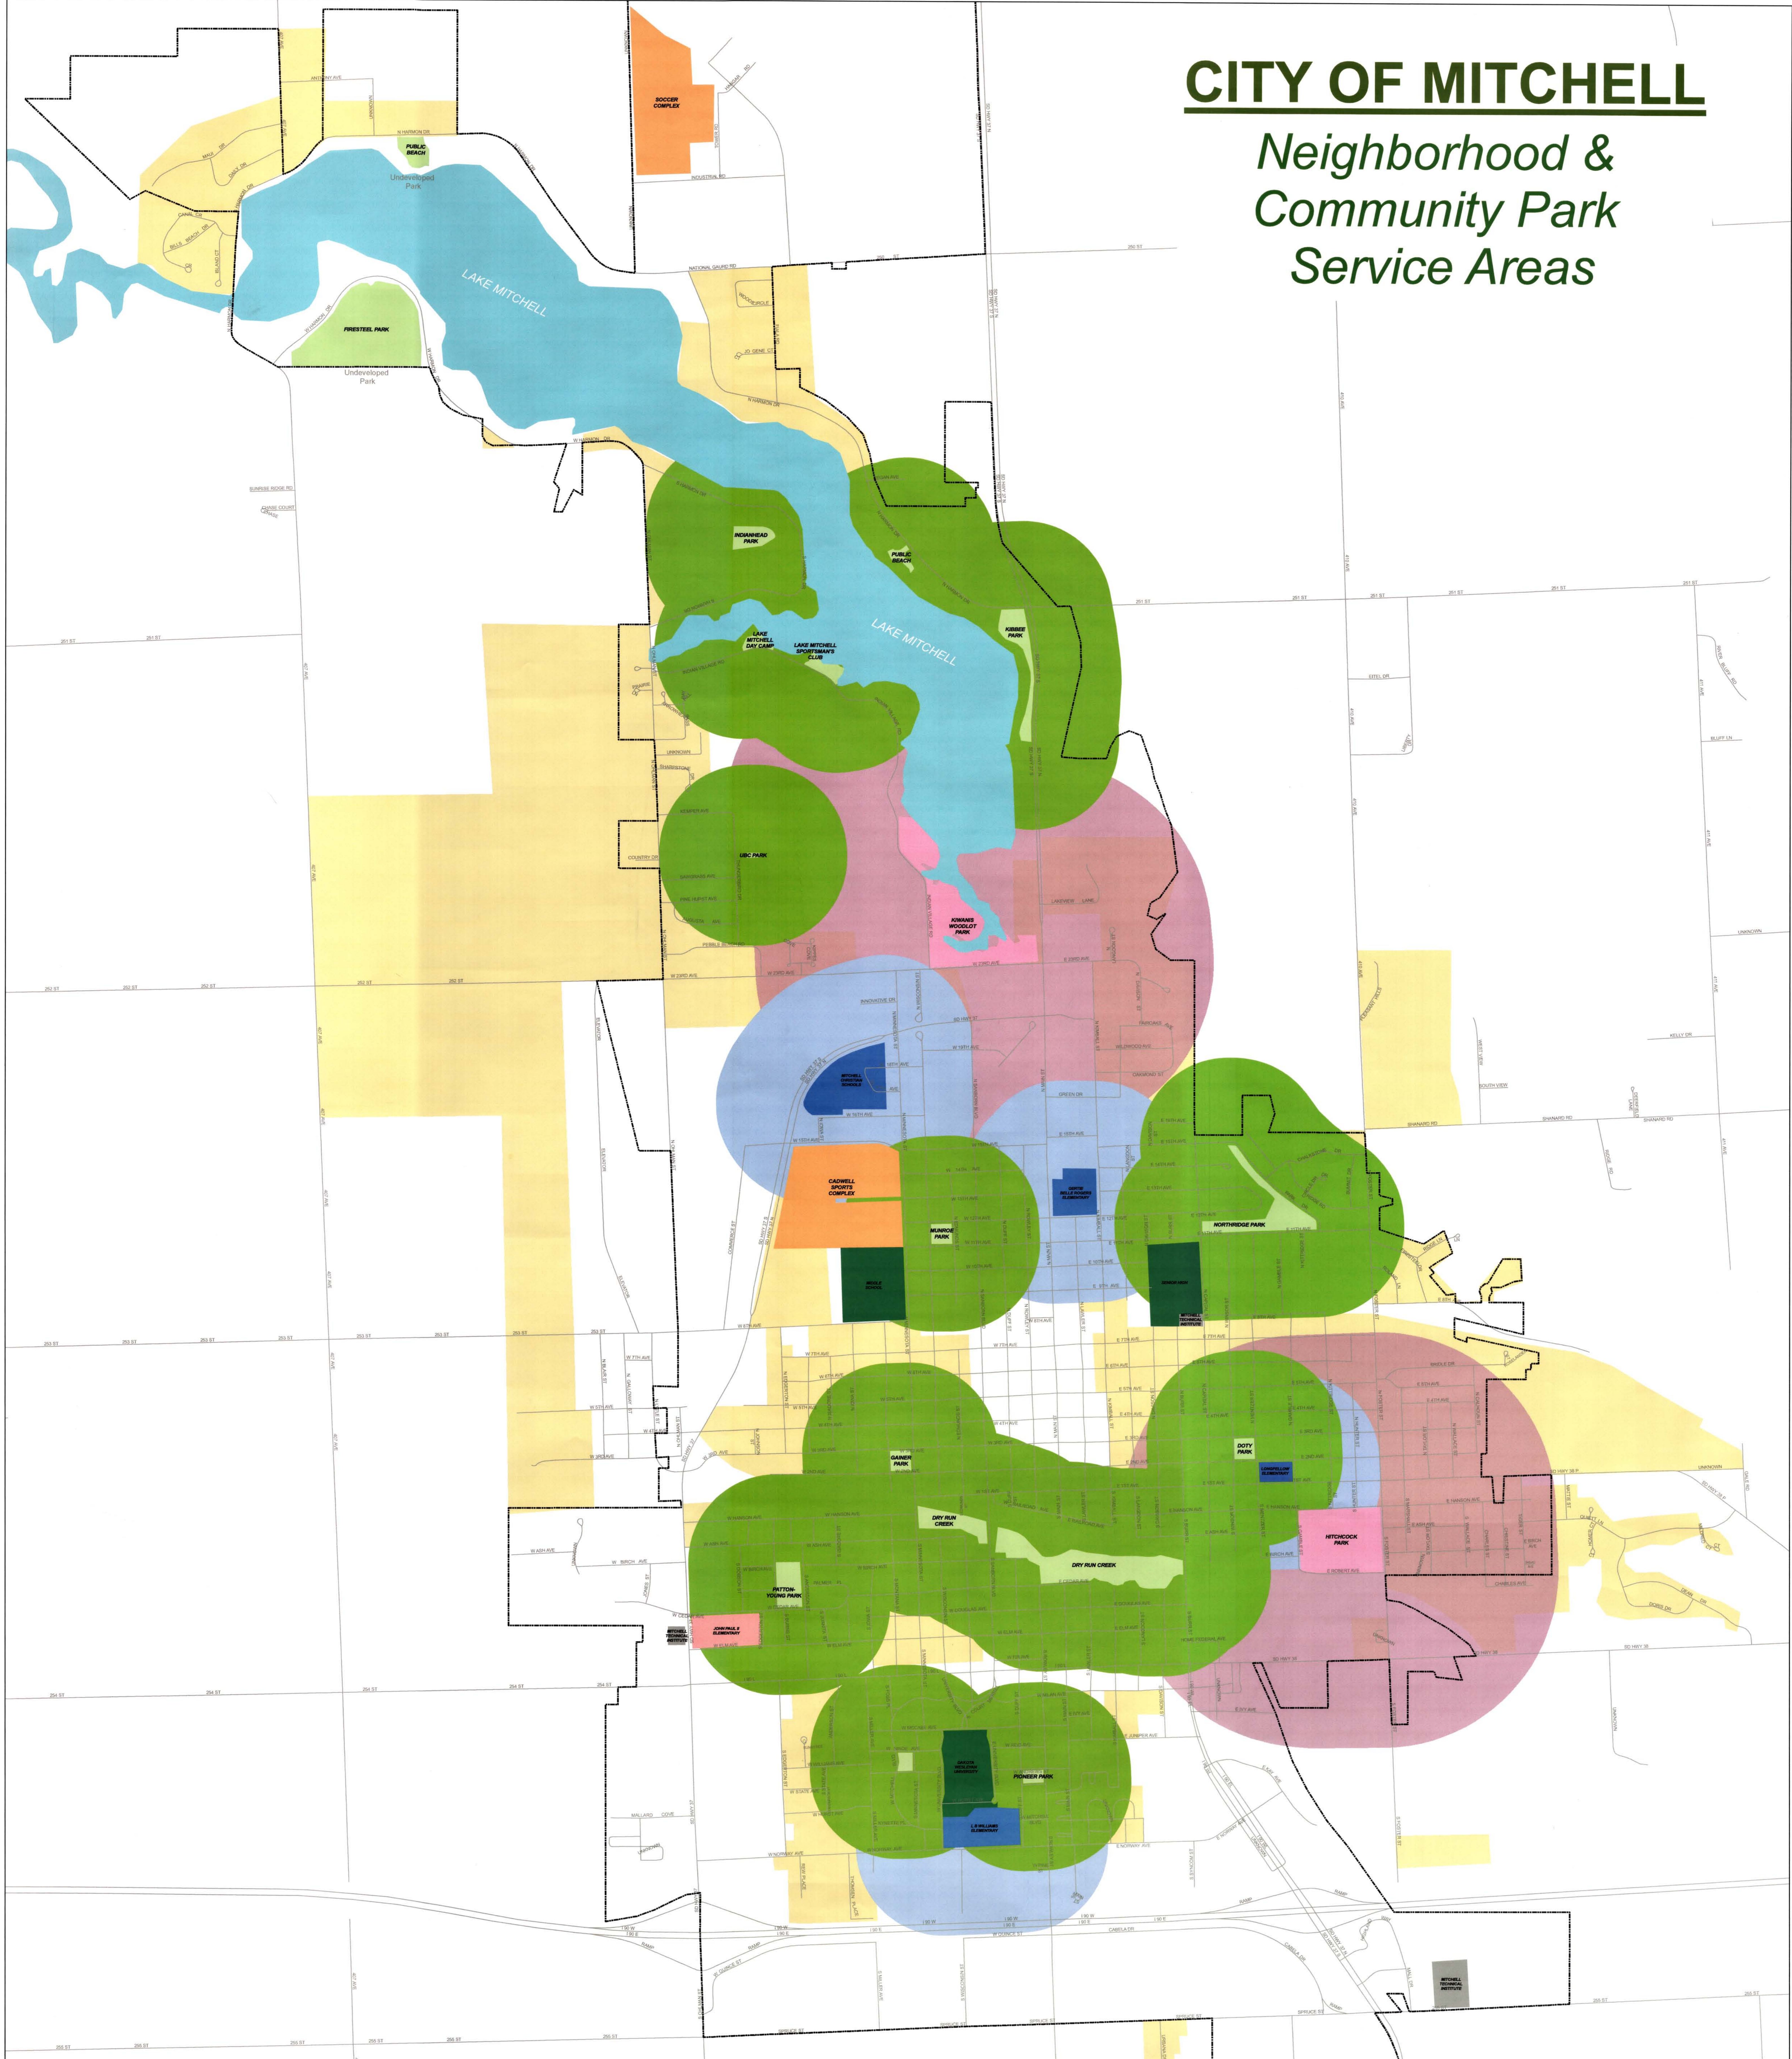

CITY OF MITCHELL

Neighborhood & Community Park Service Areas

Legend

CITY LIMITS	PARKS	Schools	1/4 MILE BUFFER FROM PARKS
DAVISON COUNTY ROADS	TYPE	FUNCTIONAL TYPE	1/4 MILE BUFFER FROM SCHOOL WITH PARK
RESIDENTIAL ZONING CLASS	COMMUNITY	NONE	1/2 MILE BUFFER FROM PARKS
LAKE	NEIGHBORHOOD	OPEN SPACE	
	REGIONAL	PARK	
		PRIVATE	

0 0.125 0.25 0.5 0.75 Miles